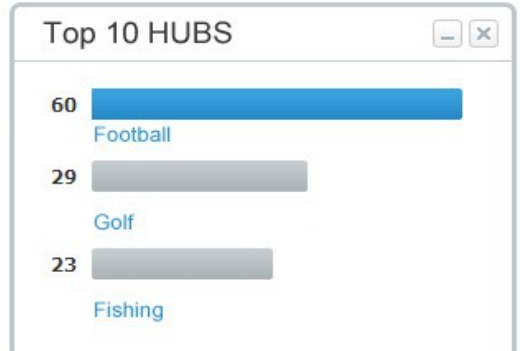

New Members

52 joined in last 7 days

[more info](#)