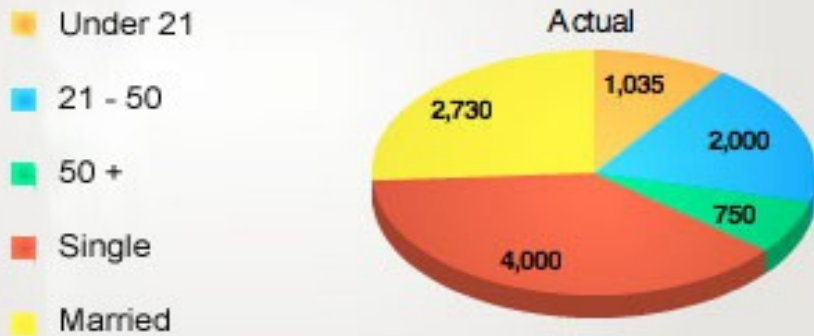

### New Members

**52 joined in last 7 days**

[more info](#)

Current Summary Data

**Headcount**

**Average L Generated per Member**

**Employee Satisfaction Survey Alert Status High**

**Headcount Statistic**