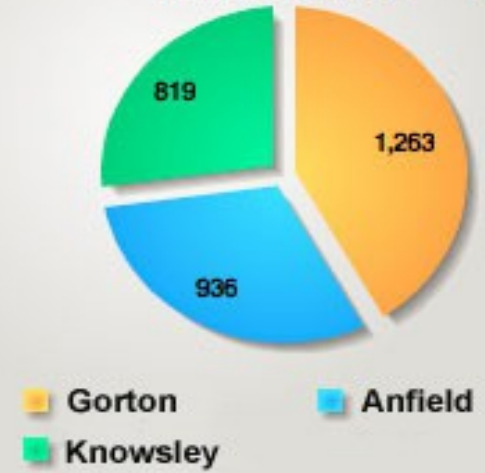

### New Members

**52 joined in last 7 days**

[more info](#)

Current Summary Data

**Headcount**

**Average L Generated per Member**

**Employee Satisfaction Survey Alert Status High**

**Headcount Statistic**