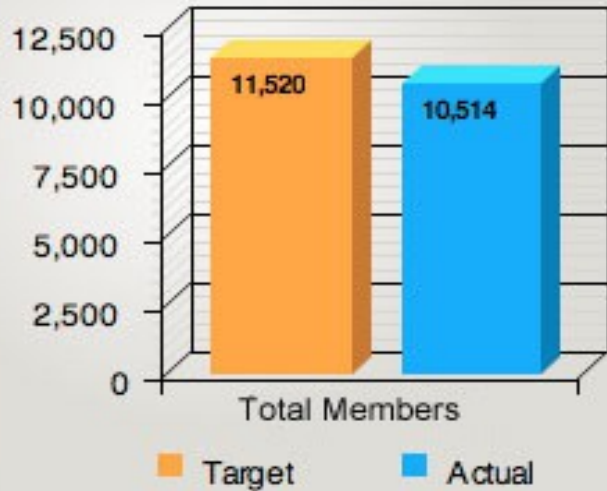

- ### Other HUBS
- Total - 13**
- 9 Food
  - 3 Art > Music
  - 1 Art > Dance
- [more info](#)

### New Members

**52 joined in last 7 days**

[more info](#)

Current Summary Data

**Headcount**

**Average L Generated per Member**

**Employee Satisfaction Survey Alert Status High**

**Headcount Statistic**

**Growth Rates**

**Further Reading**