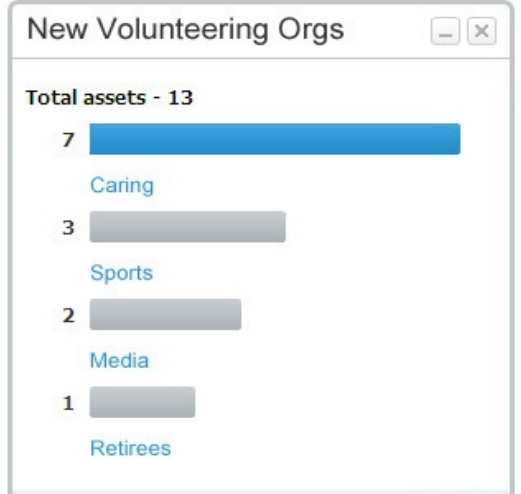

- ### New tglHUBS
- last 60 days**
- Rugby
  - Video Editing
  - Nutrition
  - Dress Making
  - Legal
  - Farming
  - Painting
  - Guitar
- [more info](#)

- ### New Courses
- Total - 75**
- 60 Media
  - 4 Music
  - 4 Sculpture
  - 2 Painting
  - 2 Rugby
  - 1 Health
  - 1 Organic Food
  - 1 Accountancy
- [more info](#)

- ### Other HUBS
- Total - 13**
- 9 Food
  - 3 Art > Music
  - 1 Art > Dance
- [more info](#)

### New Members

**52 joined in last 7 days**

[more info](#)

Current Summary Data

**Headcount**

**Average L Generated per Member**

**Employee Satisfaction Survey Alert Status High**

**Headcount Statistic**